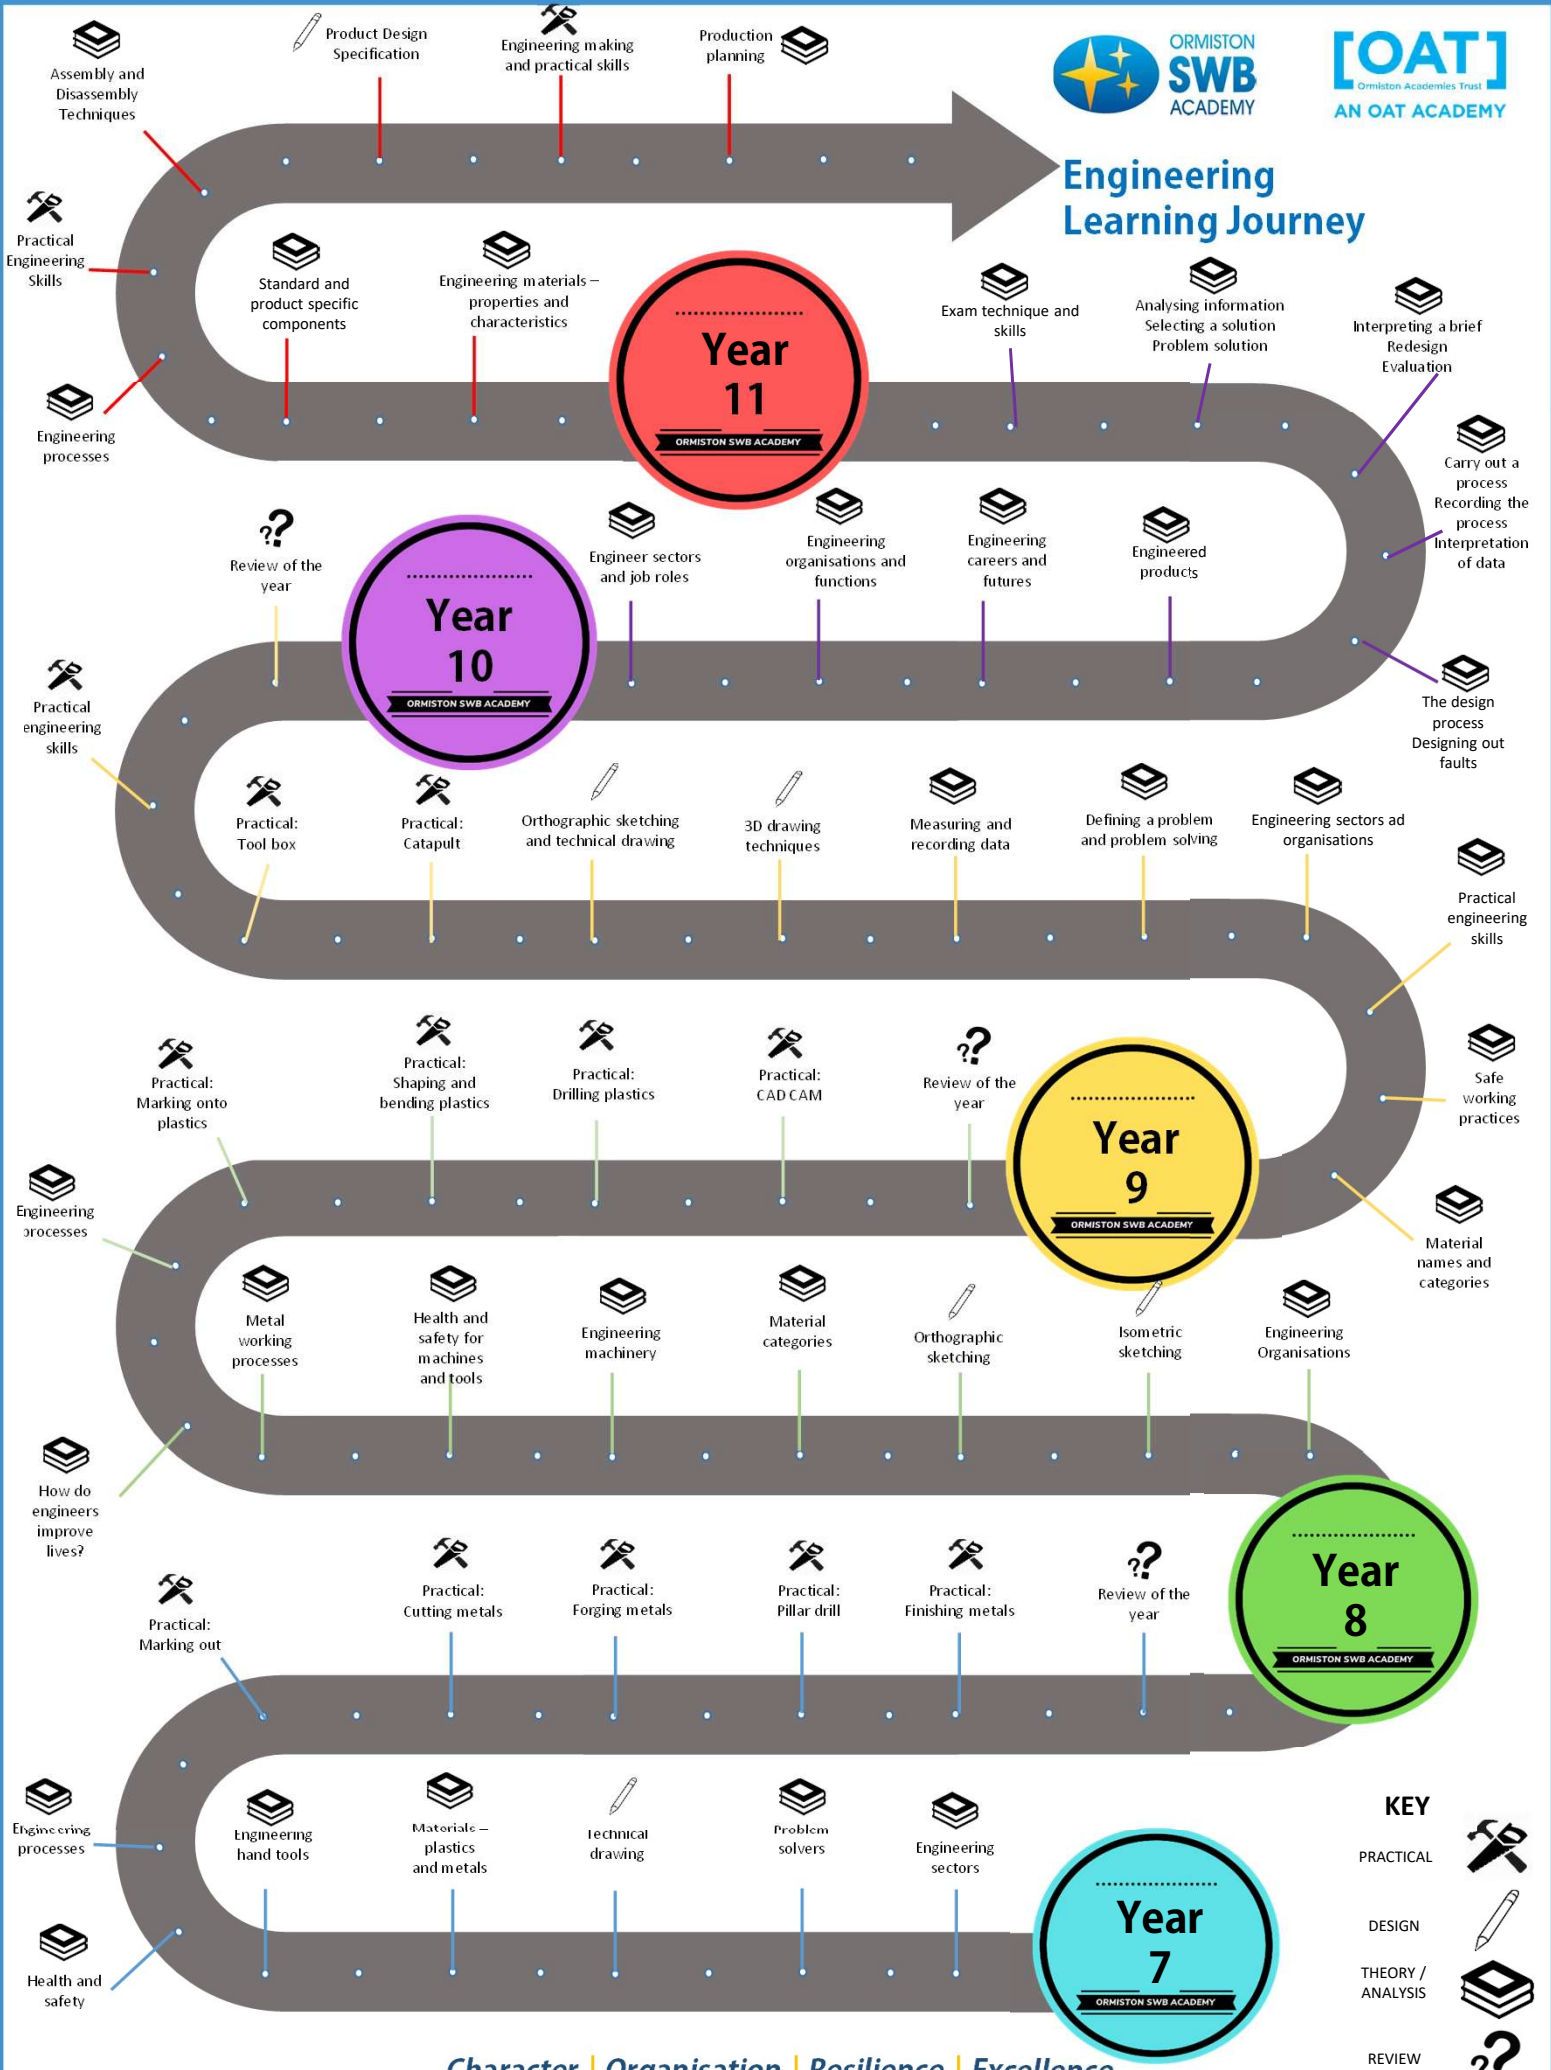

Engineering Learning Journey

Year 11
ORMISTON SWB ACADEMY

Year 10
ORMISTON SWB ACADEMY

Year 9
ORMISTON SWB ACADEMY

Year 8
ORMISTON SWB ACADEMY

Year 7
ORMISTON SWB ACADEMY

- KEY**
- PRACTICAL
 - DESIGN
 - THEORY / ANALYSIS
 - REVIEW