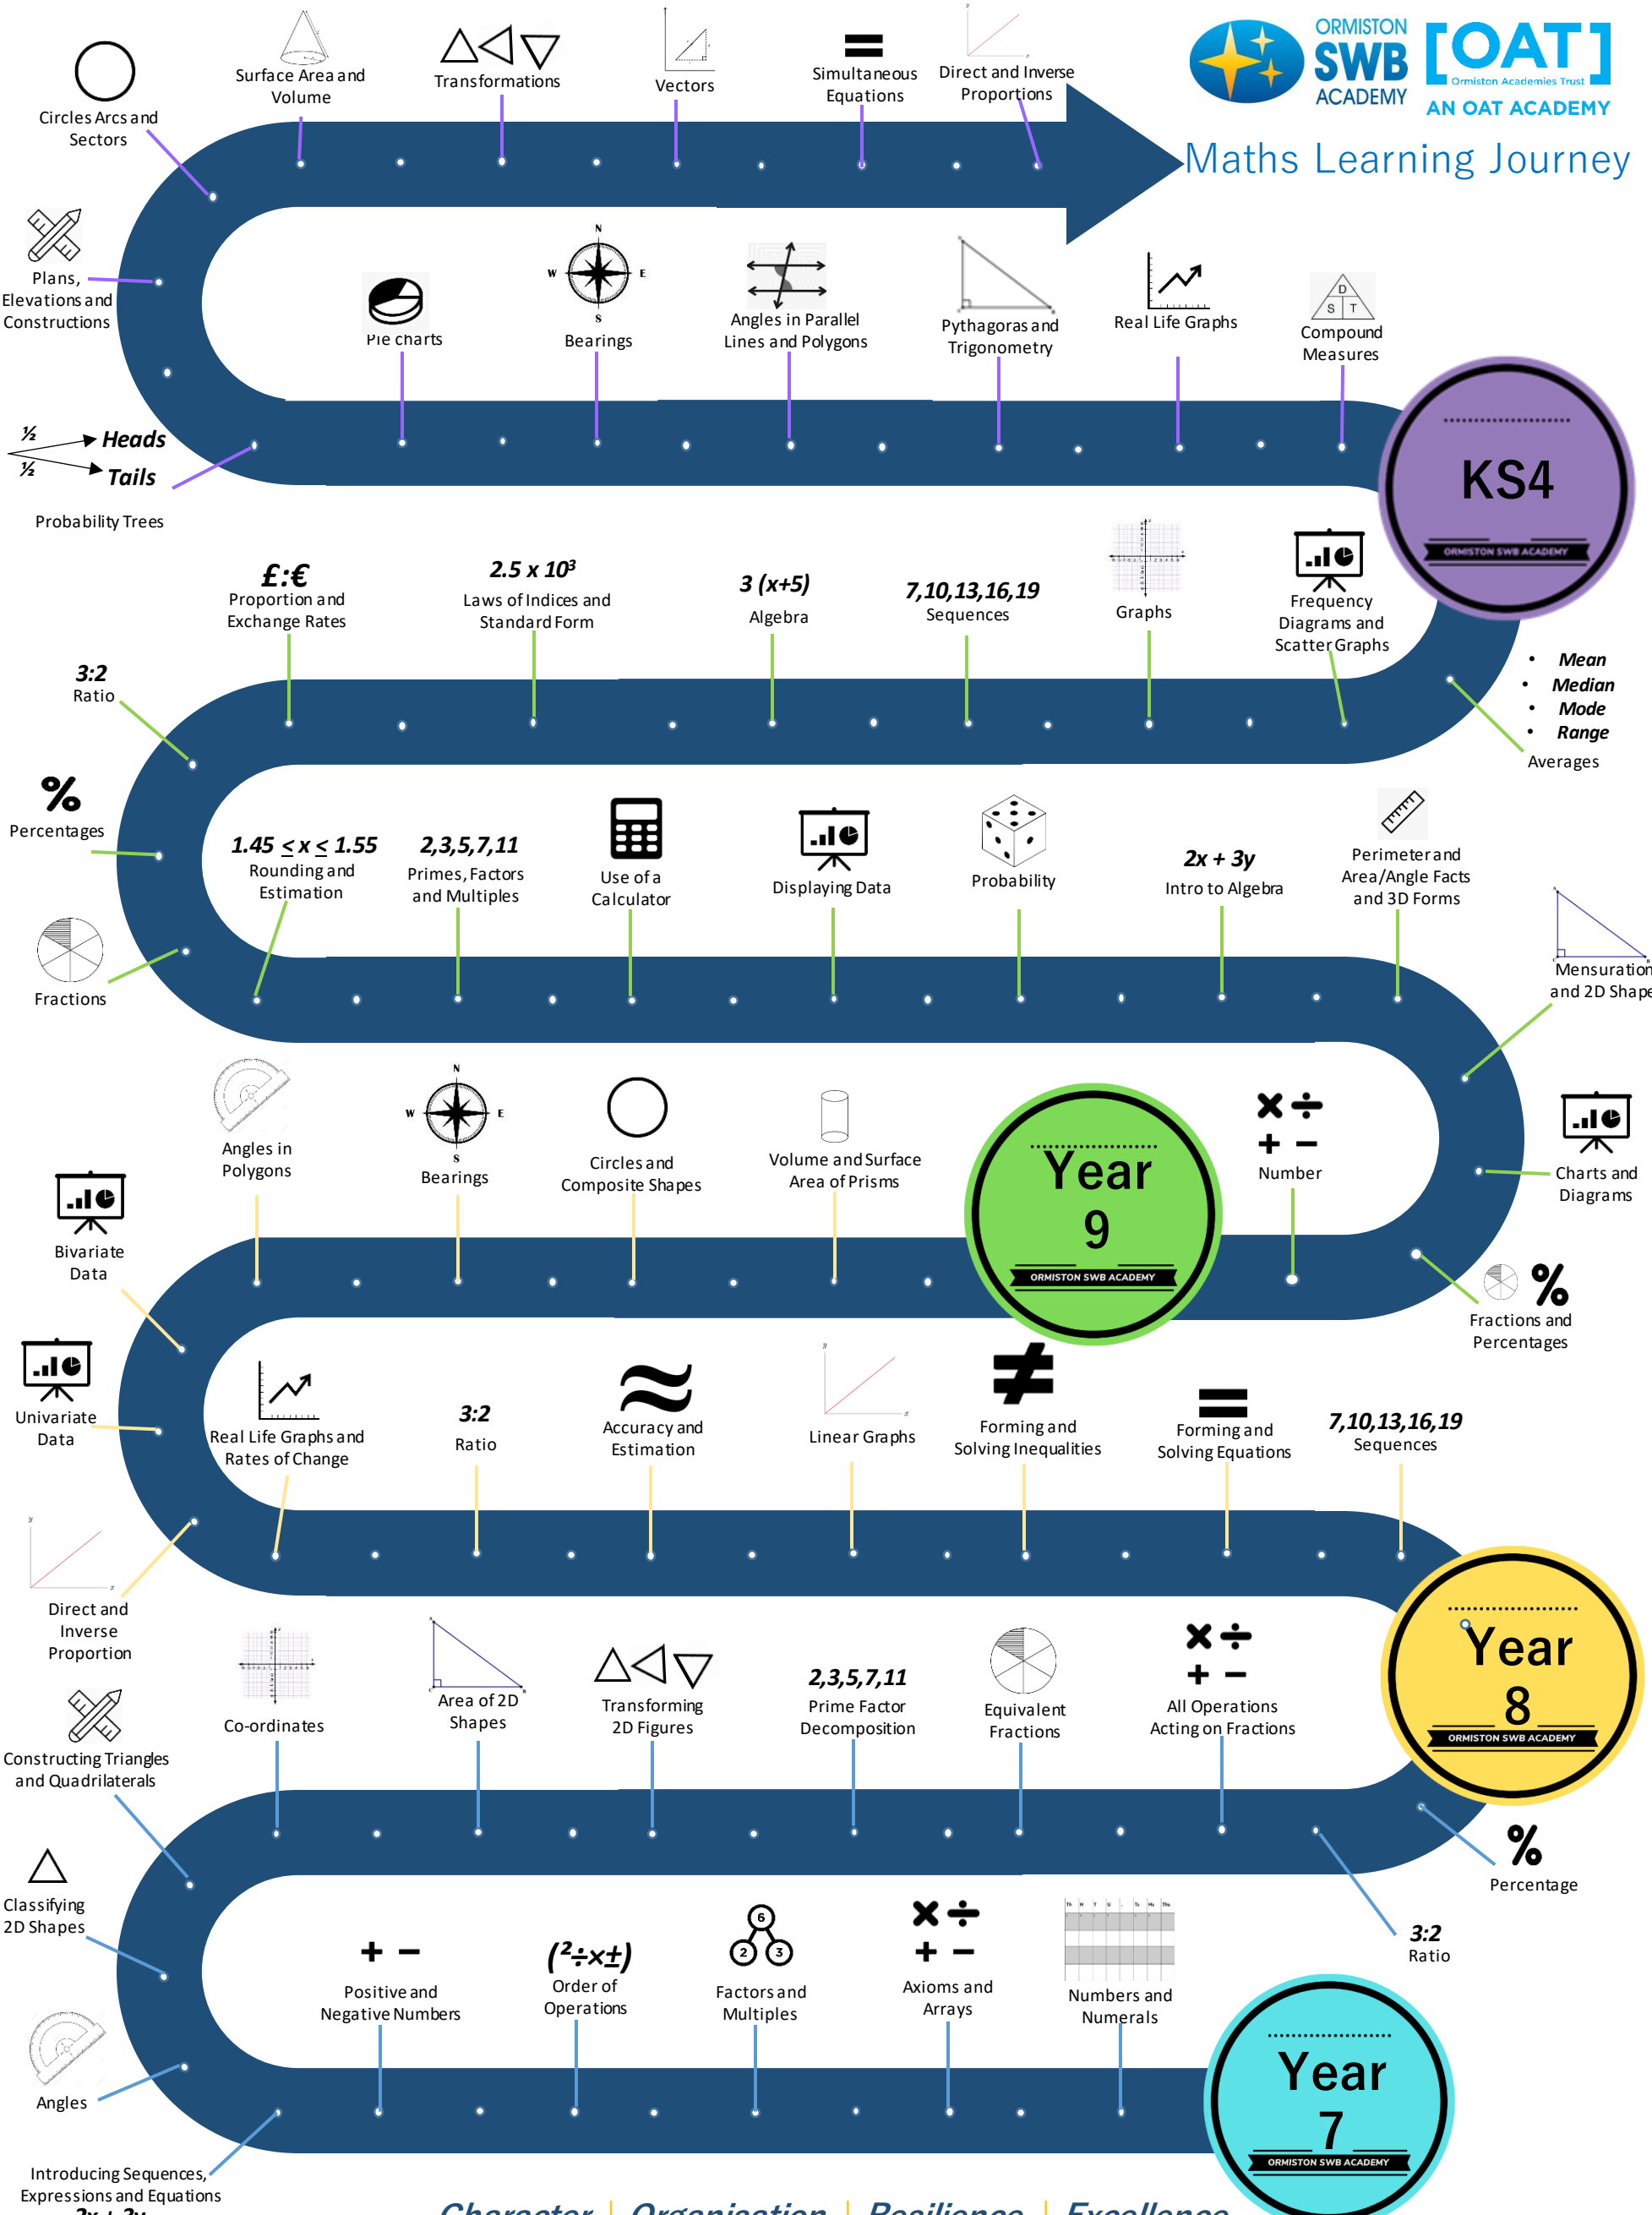

Maths Learning Journey

KS4
ORMISTON SWB ACADEMY

- Mean
 - Median
 - Mode
 - Range
- Averages

Year 9
ORMISTON SWB ACADEMY

Year 8
ORMISTON SWB ACADEMY

Year 7
ORMISTON SWB ACADEMY

Maths Learning Journey KS4 (Higher only)